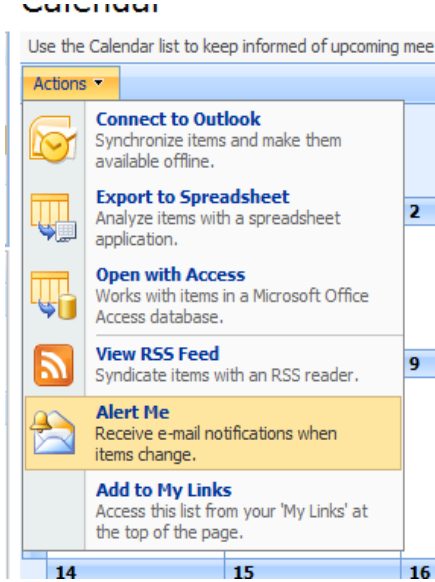

1. Go to the Actions tab and click on Alert Me.